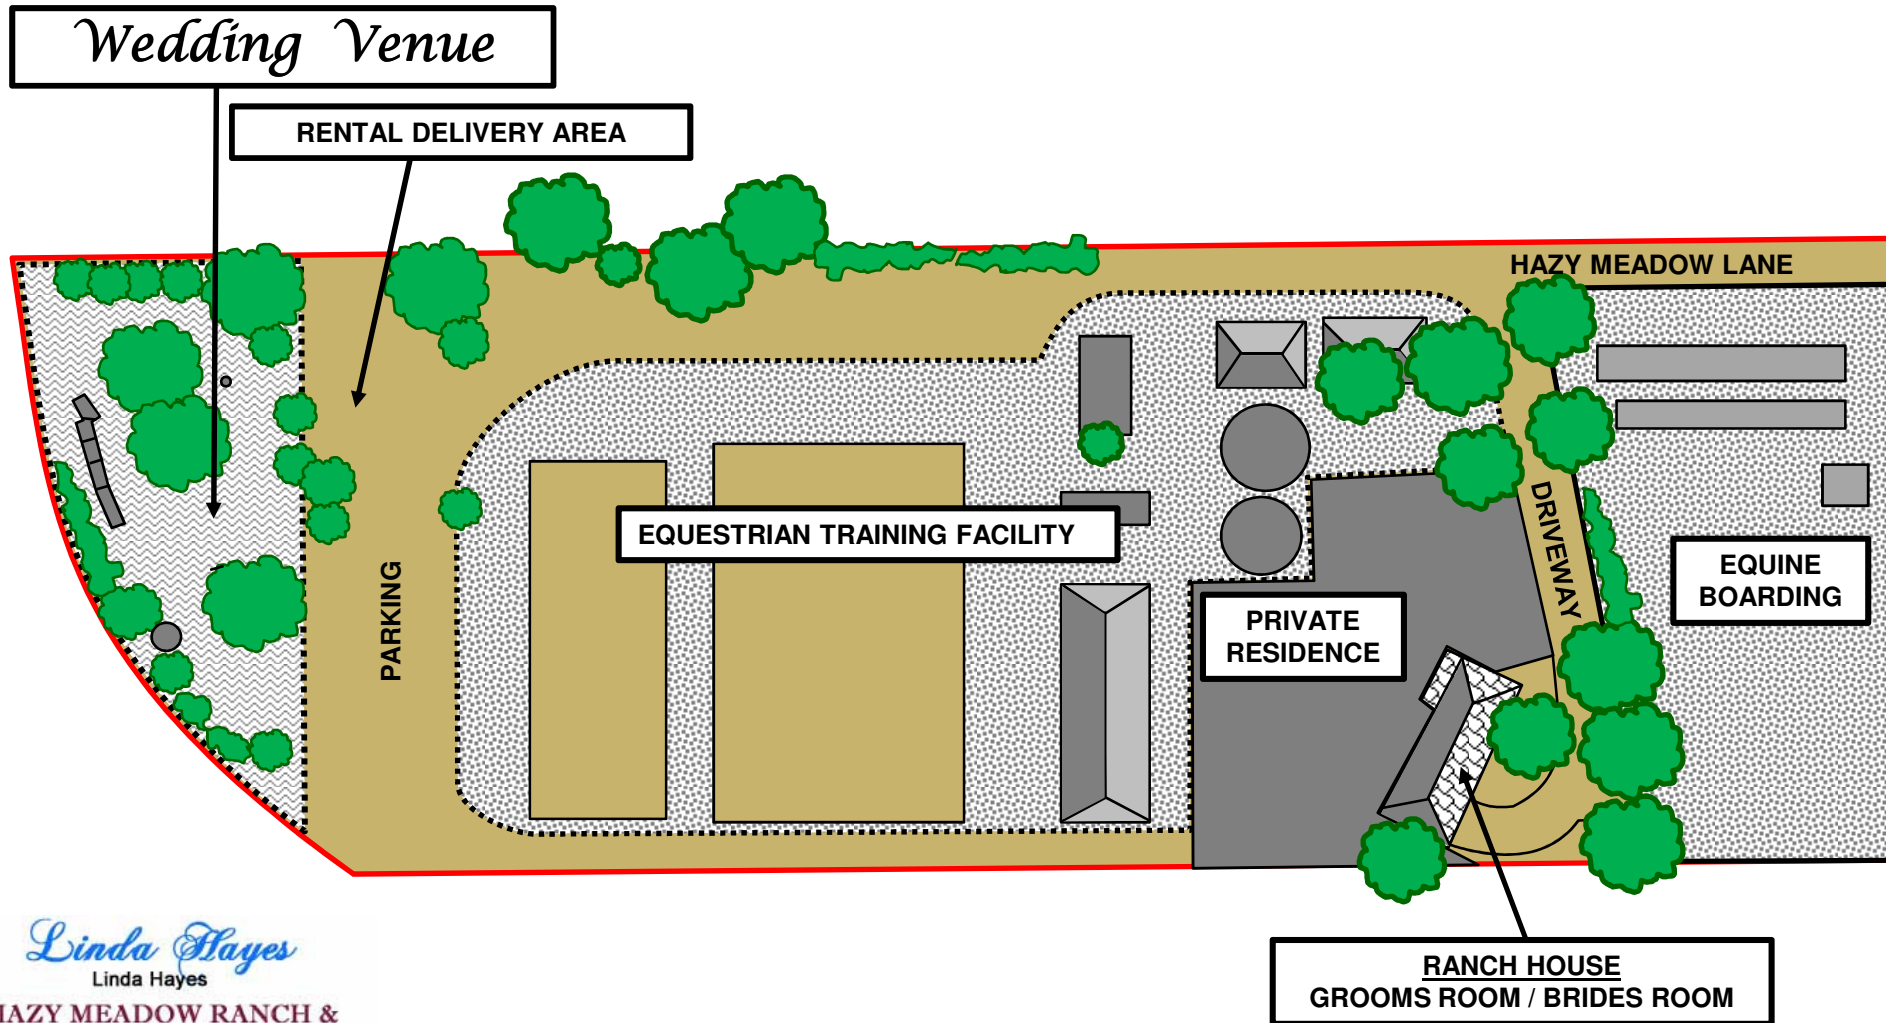

# HAZY MEADOW RANCH

## FACILITY MAP

*Linda Hayes*  
Linda Hayes

HAZY MEADOW RANCH &  
CARRIAGE

(O) 619.561.7050 (F) 206.309.1587

15466 El Monte Road  
Lakeside, California 92040  
[www.hazymeadow.com](http://www.hazymeadow.com)

*Wedding Venue*  
**DETAIL MAP**