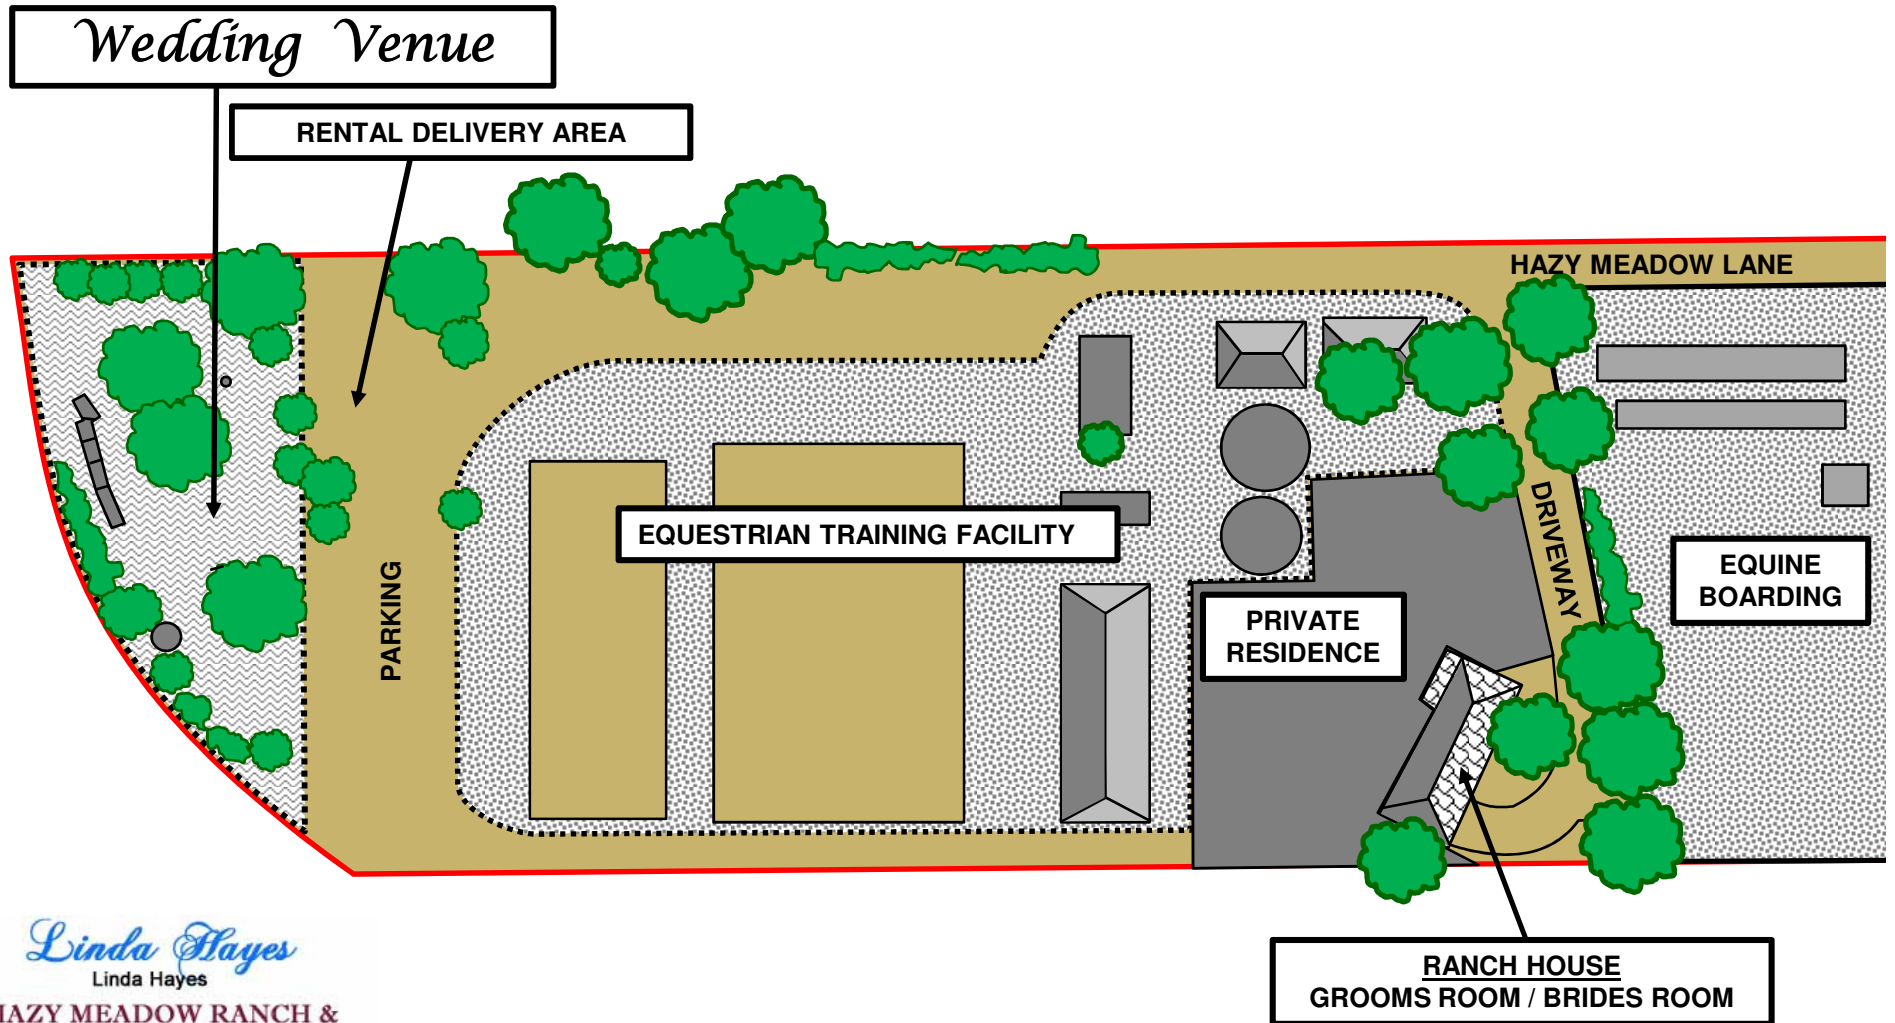

HAZY MEADOW RANCH

FACILITY MAP

Linda Hayes
Linda Hayes

HAZY MEADOW RANCH &
CARRIAGE

(O) 619.561.7050 (F) 206.309.1587

15466 El Monte Road
Lakeside, California 92040
www.hazymeadow.com

Wedding Venue
DETAIL MAP